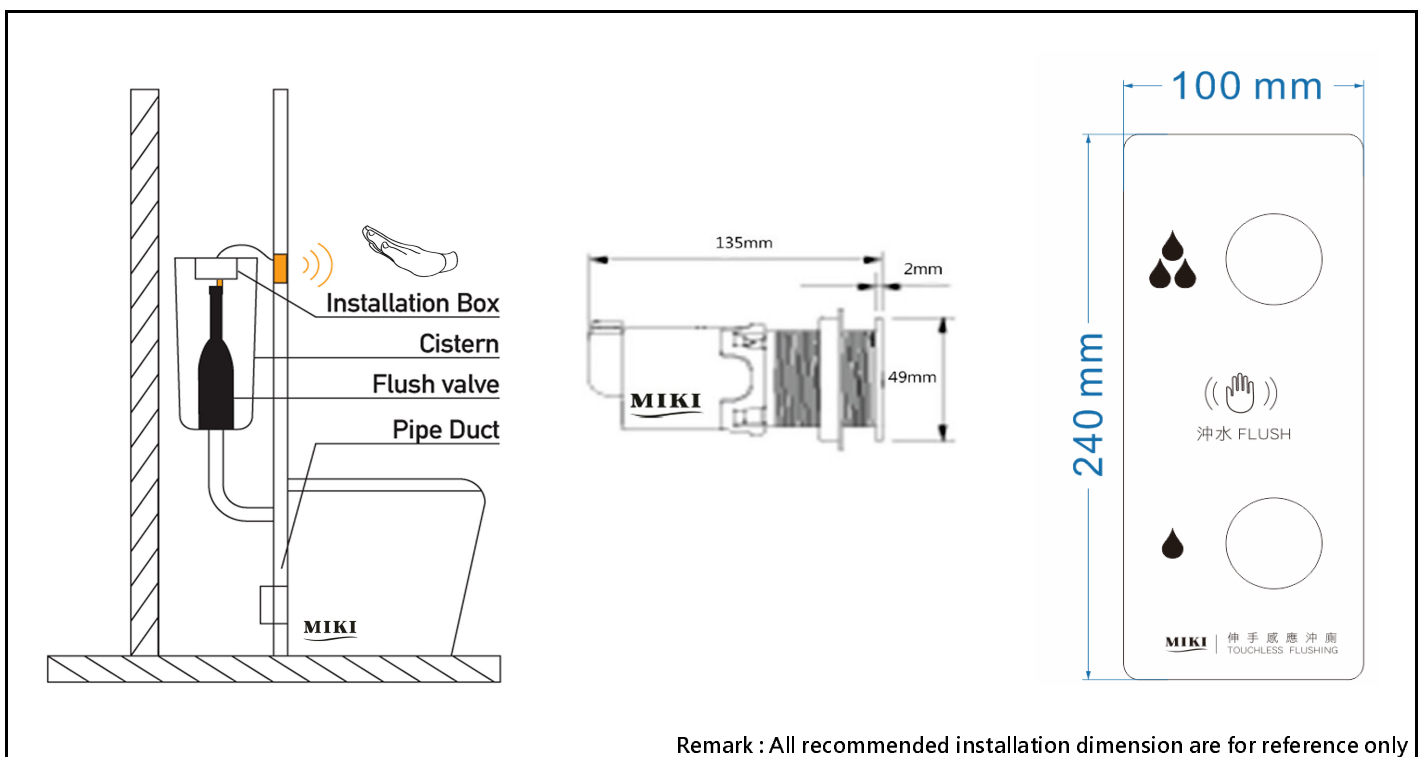

Product information

Type	:	Touchless wave on dual flush sensor w/ button For concealed cistern
Full Flush type	:	wave on your hand
Half Flush type	:	wave on your hand
Manual Flush type	:	Push button for full flush
Brand Origin	:	United Kingdom
Brand	:	MIKI
Manufacturer Origin	:	P.R.C.
Model code	:	6882V-AC 濕電
Signage code	:	SP58-V (white plastic)
Signage code	:	SP08-V (satin stainless steel)
Power	:	AC
Installation	:	Concealed cistern
Material	:	Round Central : Black finish
Material	:	Round Side : Chrome finish
Sensing range	:	80mm ± 2cm
Response time	:	2 seconds
Sensor eye	:	Ø49mm
Sensor eye hole	:	Ø40mm
Flush valve	:	2" flush valve
HKWSD Approval	:	YES

Guide specification :

Dual flush sensor valve for concealed cistern.

Powered by AC , AC power include AC safety transformer with IP68.

Remark : All recommended installation dimension are for reference only