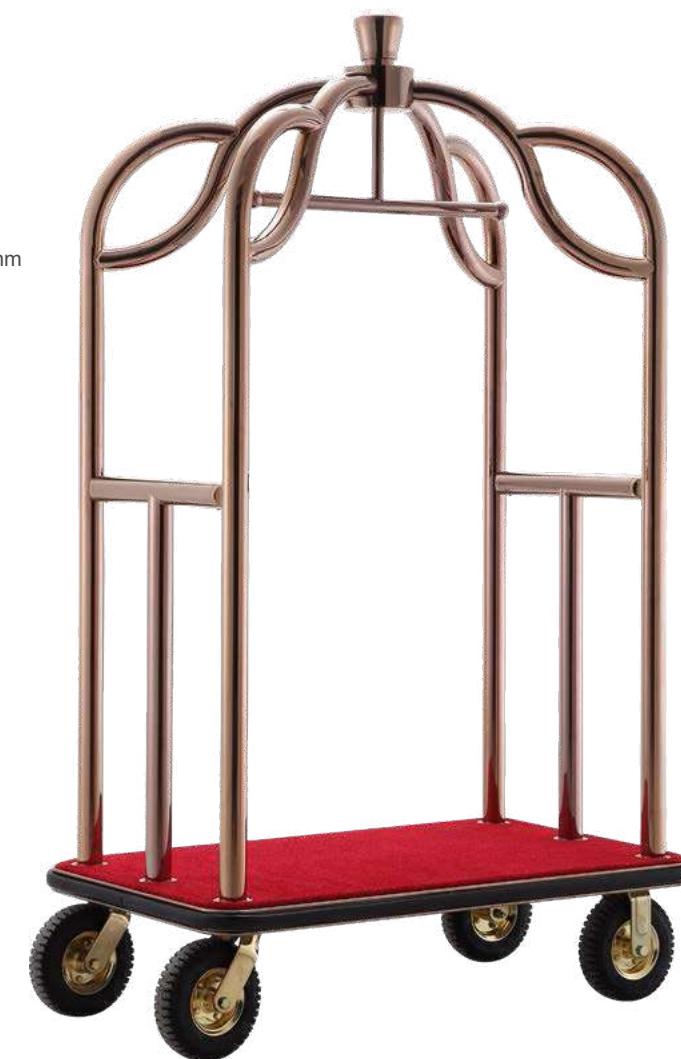

▶HM7506B

散客箱包车
SIZE:L1140×W610×H970mm

▶HM7502G-02

手推行李车
SIZE:L600×W530×H1220mm
Φ32mm sus304/201/copper
Wheels : 10" pneumatic

玫瑰金系列

▶HM7508A

皇冠行李车
SIZE:L1140×W670×H1950mm

▶HM7502C