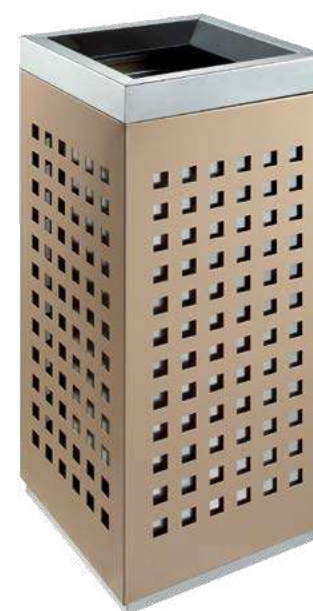

▶ HM9415C
轨道式商场垃圾桶
SIZE: L350×W350×H770mm

▶ HM9415D
轨道式商场垃圾桶
SIZE: L350×W350×H770mm

▶ HM9420
湿纸巾桶
SIZE:Φ250×H270mm

▶ HM9420A
湿纸巾桶
SIZE:Φ260×H300mm

▶ HM9420B
湿纸巾桶
SIZE:L240×W240×H270mm

▶ HM9411C
湿纸巾桶
SIZE:L225×W225×H825mm

▶ HM9411
湿纸巾桶
SIZE:AΦ330×H910mm
BΦ250×H820mm

砂钢

黑色

▶ **HM94931**
三联翻盖桶
SIZE: A: L900×W350×H895mm
B: L1000×W480×H910mm

▶ **HM94930**
环保回收箱
SIZE: L900×W420×H900mm

▶ **HM94929**
商场垃圾桶
SIZE: L300×W300×H660mm

▶ **HM94927**
商场垃圾桶
SIZE: A: L300×W300×H680mm
B: L400×W400×H760mm
C: L275×W275×H680mm