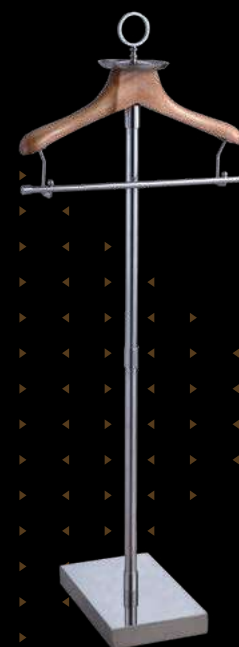

PART 08

挂衣架 & 行李架系列

CLOTHES RACK & LUGGAGE RACK SERIES