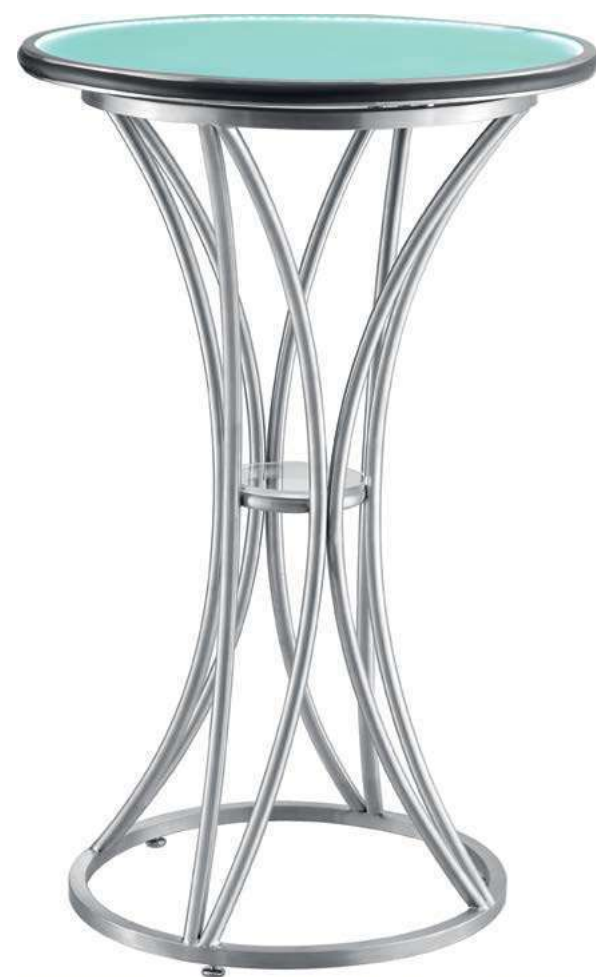

▶ HM8308

LED 鸡尾酒桌
SIZE: Φ700×H1150mm