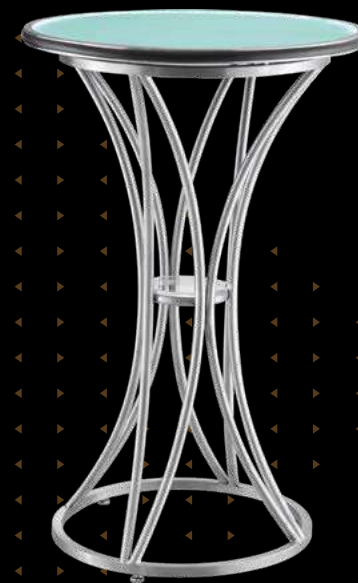

PART 11

布菲桌系列

BUFFET