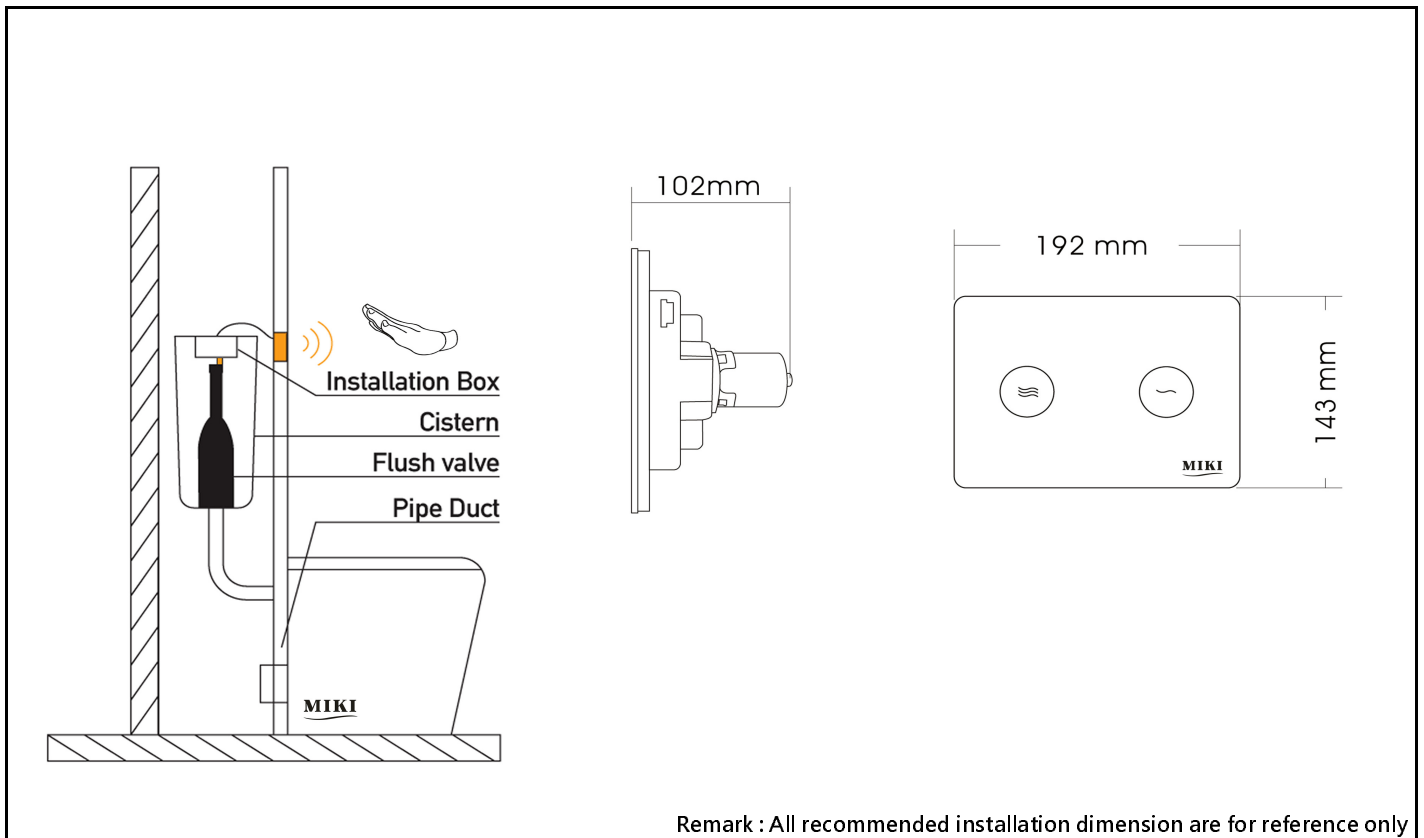

Product information

Type	:	Touchless wave on dual flush sensor w/ button For concealed cistern
Half Flush type	:	wave on your hand
Full Flush type	:	wave on your hand
Manual Flush type	:	Push button for full flush
Manual Flush type	:	Push button for half flush
Brand Origin	:	United Kingdom
Brand	:	MIKI
Manufacturer Origin	:	P.R.C.
Model code	:	6994.03-WA-AC 濕電
Power	:	AC
Installation	:	Concealed cistern
Colour	:	Black
Material	:	Tempered glass finish
Sensing range	:	80mm ± 2cm
Response time	:	2 seconds
Sensor eye	:	192 x 143 x 102mm
Flush valve	:	2" flush valve
HKWSD Approval	:	YES

Guide specification :

Dual flush sensor valve for concealed cistern.

Powered by AC , AC power include AC safety transformer with IP68.

Remark : All recommended installation dimension are for reference only