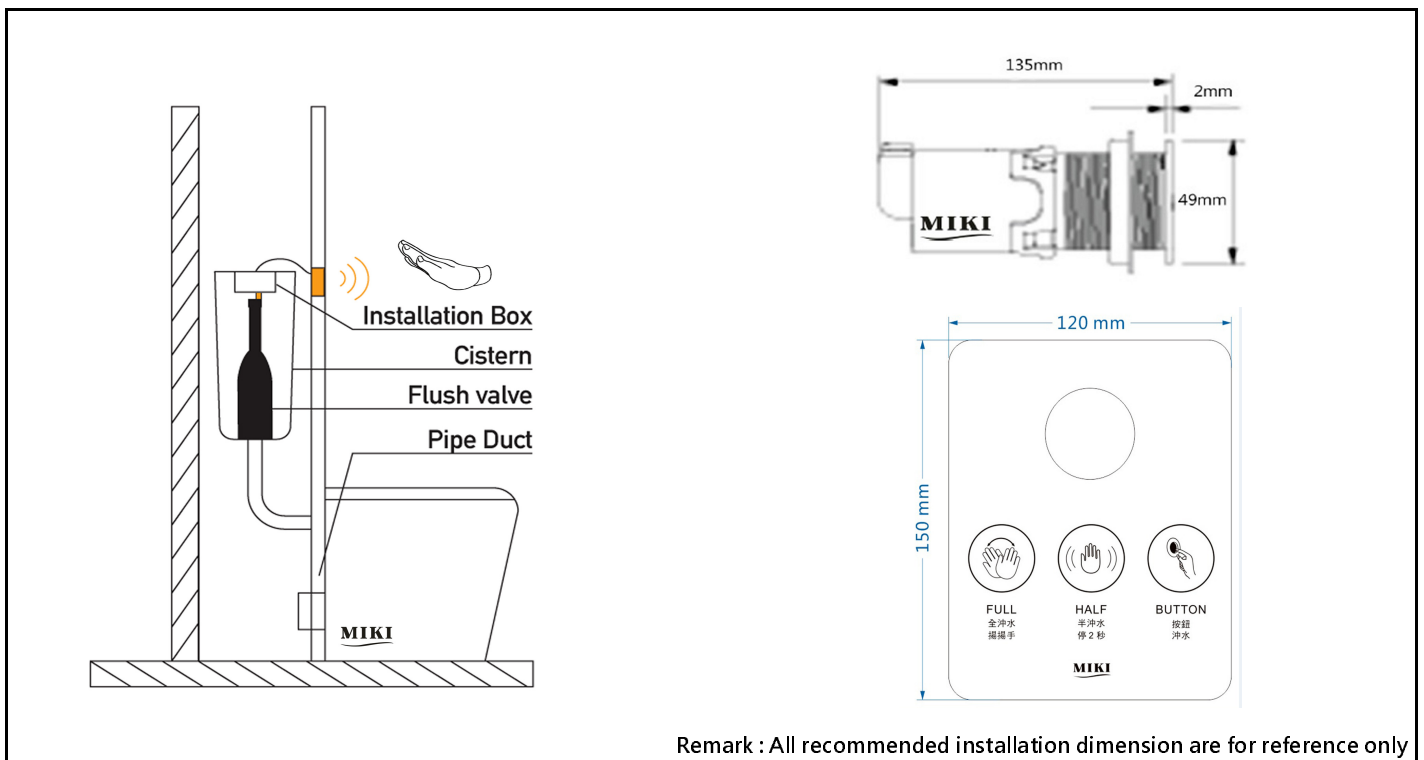

## Product information

Type	:	Touchless wave on dual flush sensor w/ button For concealed cistern
Full Flush type	:	wave on your hand
Half Flush type	:	Hold your hand 2 sec.
Manual Flush type	:	Push button
Brand Origin	:	United Kingdom
Brand	:	MIKI
Manufacturer Origin	:	P.R.C.
Model code	:	6881DUX-AC 濕電
Signage code	:	SP59 (white plastic)
Signage code	:	SP09 (satin stainless steel)
Power	:	AC
Installation	:	Concealed cistern
Material	:	Round Central : Black finish
Material	:	Round Side : Chrome finish
Sensing range	:	80mm ± 2cm
Response time	:	2 seconds
Sensor eye	:	Ø49mm
Sensor eye hole	:	Ø40mm
Flush valve	:	2" flush valve
HKWSD Approval	:	YES

### Guide specification :

Dual flush sensor valve for concealed cistern.

Powered by AC , AC power include AC safety transformer with IP68.

Remark : All recommended installation dimension are for reference only